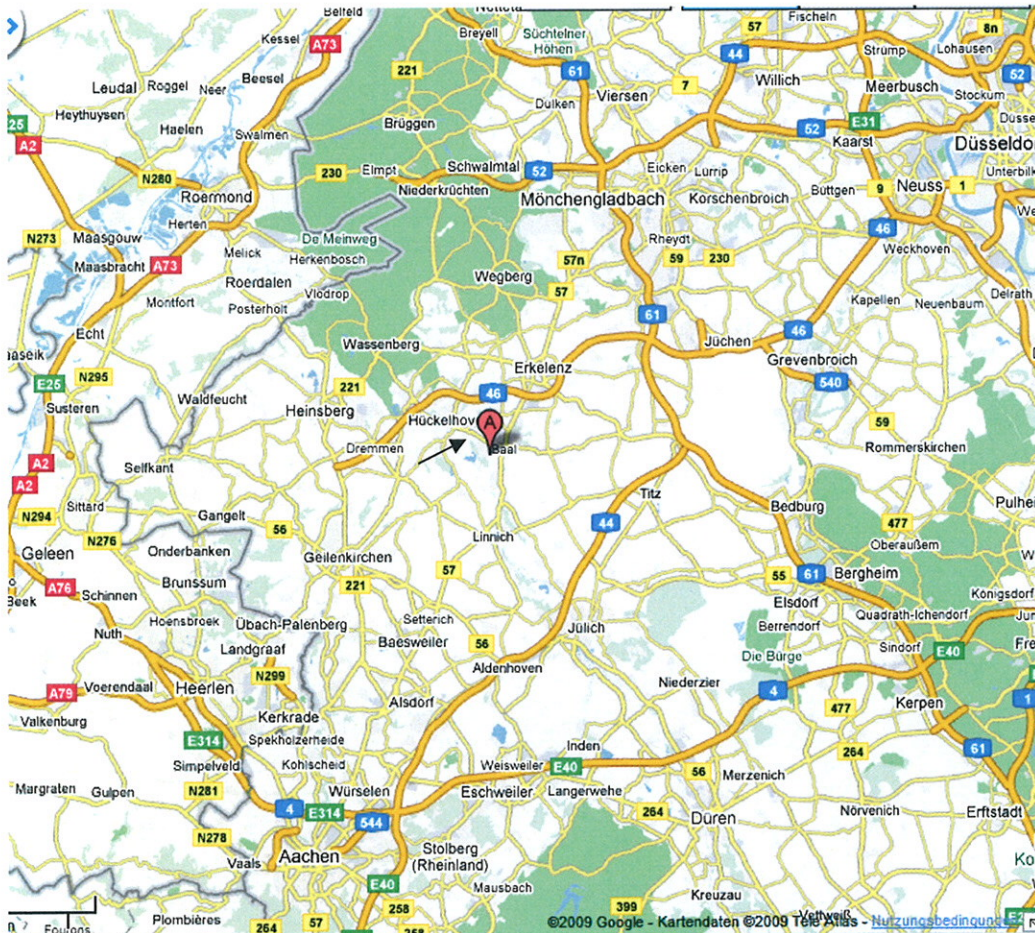

How to get to Hexpol Compounding GmbH, Germany

Directions from Aachen / B/ NL

- A25/E25 towards Bruxelles / Aachen / Maastricht / Luxembourg
- Motorway junction Cheratte on A3/E40, direction Bruxelles / Aachen / Anvers (E313) / Luxembourg
- Continue on A3 direction Aachen / Verviers (E42)
- Motorway junction Battice A3/E40 direction to Aachen
- Border crossing on the A44 motorway towards Aachen Cross
- At the junction Aldenhoven right turn from the A44, continue on B56 direction Aldenhoven / Heinsberg / Geilenkirchen
- At the roundabout direction Dürboslar
- First exit from the roundabout, exit to B56 in direction Dürboslar
- After 6 km turn right into B56 toward Baesweiler / Setterich / Puffendorf
- After 210 m turn right into Puffendorf on B57 \ Landstraße towards Gereonsweiler
- After 2.5 km at Gereonsweiler take the roundabout direction Linnich
- After 3.9 km take the roundabout direction Körrenzig
- After 50 m the 2nd exit on the roundabout, exit to B57 \ ring road direction Körrenzig
- After 6.0 km turn left into Baal on Bahnstrasse
- After 560 m turn left into Ottostrasse

Directions from Düsseldorf

- A57 direction Krefeld
- Junction Neuss-West on A46 towards Heinsberg / Aachen / Ne-Holzheim
- Junction Erkelenz-Süd exit
- Continue on B57/Heerstraße towards Erkelenz-Süd / Wegberg / Linnich
- Turn right on B57/Heerstraße towards Granterath
- At the roundabout, first exit out B57/Heerstraße direction Granterath
- In Granterath roundabout second exit towards B57/Heerstraße direction Baal
- In Baal turn right into Bahnhofstraße
- After 560m turn left into Ottostrasse