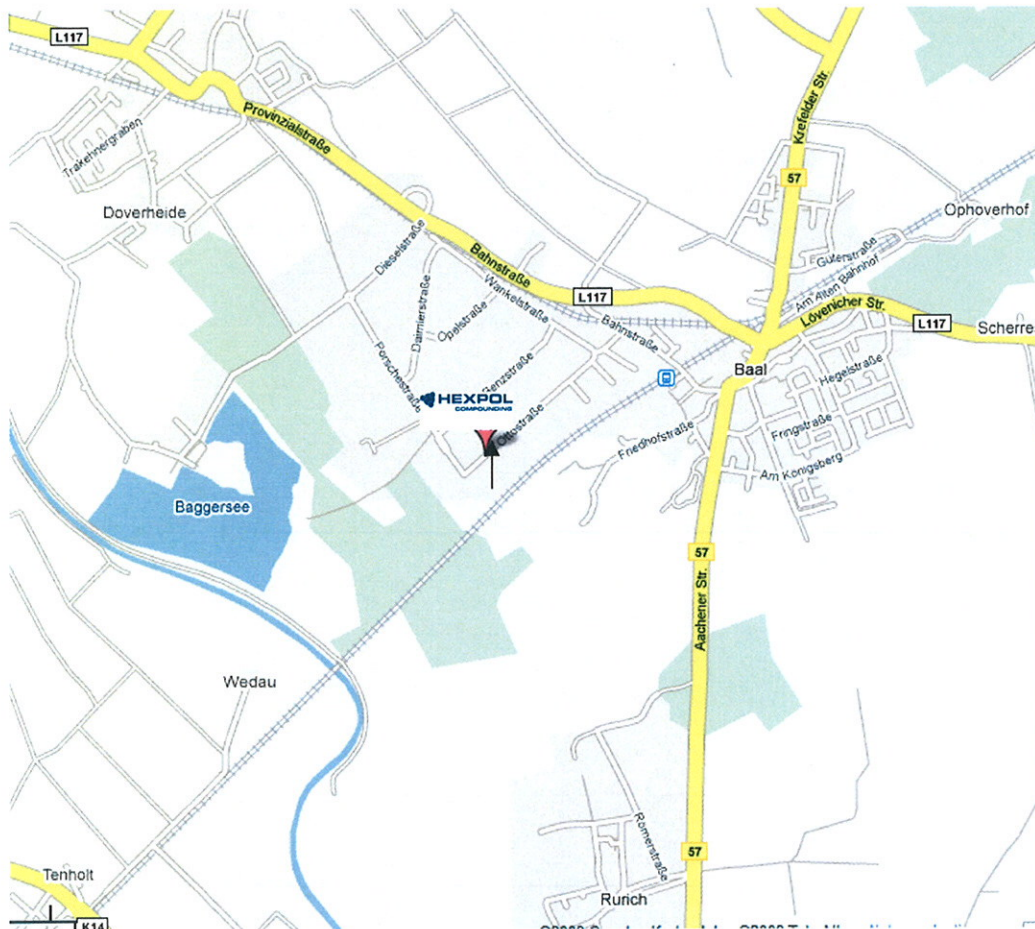

How to get to Hexpol Compounding GmbH, Germany

Directions from Aachen / B/ NL

- A25/E25 towards Bruxelles / Aachen / Maastricht / Luxembourg
- Motorway junction Cheratte on A3/E40, direction Bruxelles / Aachen / Anvers (E313) / Luxembourg
- Continue on A3 direction Aachen / Verviers (E42)
- Motorway junction Battice A3/E40 direction to Aachen
- Border crossing on the A44 motorway towards Aachen Cross
- At the junction Aldenhoven right turn from the A44, continue on B56 direction Aldenhoven / Heinsberg / Geilenkirchen
- At the roundabout direction Dürboslar
- First exit from the roundabout, exit to B56 in direction Dürboslar
- After 6 km turn right into B56 toward Baesweiler / Setterich / Puffendorf
- After 210 m turn right into Puffendorf on B57 \ Landstraße towards Gereonsweiler
- After 2.5 km at Gereonsweiler take the roundabout direction Linnich
- After 3.9 km take the roundabout direction Körrenzig
- After 50 m the 2nd exit on the roundabout, exit to B57 \ ring road direction Körrenzig
- After 6.0 km turn left into Baal on Bahnstrasse
- After 560 m turn left into Ottostrasse

Directions from Düsseldorf

- A57 direction Krefeld
- Junction Neuss-West on A46 towards Heinsberg / Aachen / Ne-Holzheim
- Junction Erkelenz-Süd exit
- Continue on B57/Heerstraße towards Erkelenz-Süd / Wegberg / Linnich
- Turn right on B57/Heerstraße towards Granterath
- At the roundabout, first exit out B57/Heerstraße direction Granterath
- In Granterath roundabout second exit towards B57/Heerstraße direction Baal
- In Baal turn right into Bahnhofstraße
- After 560m turn left into Ottostrasse