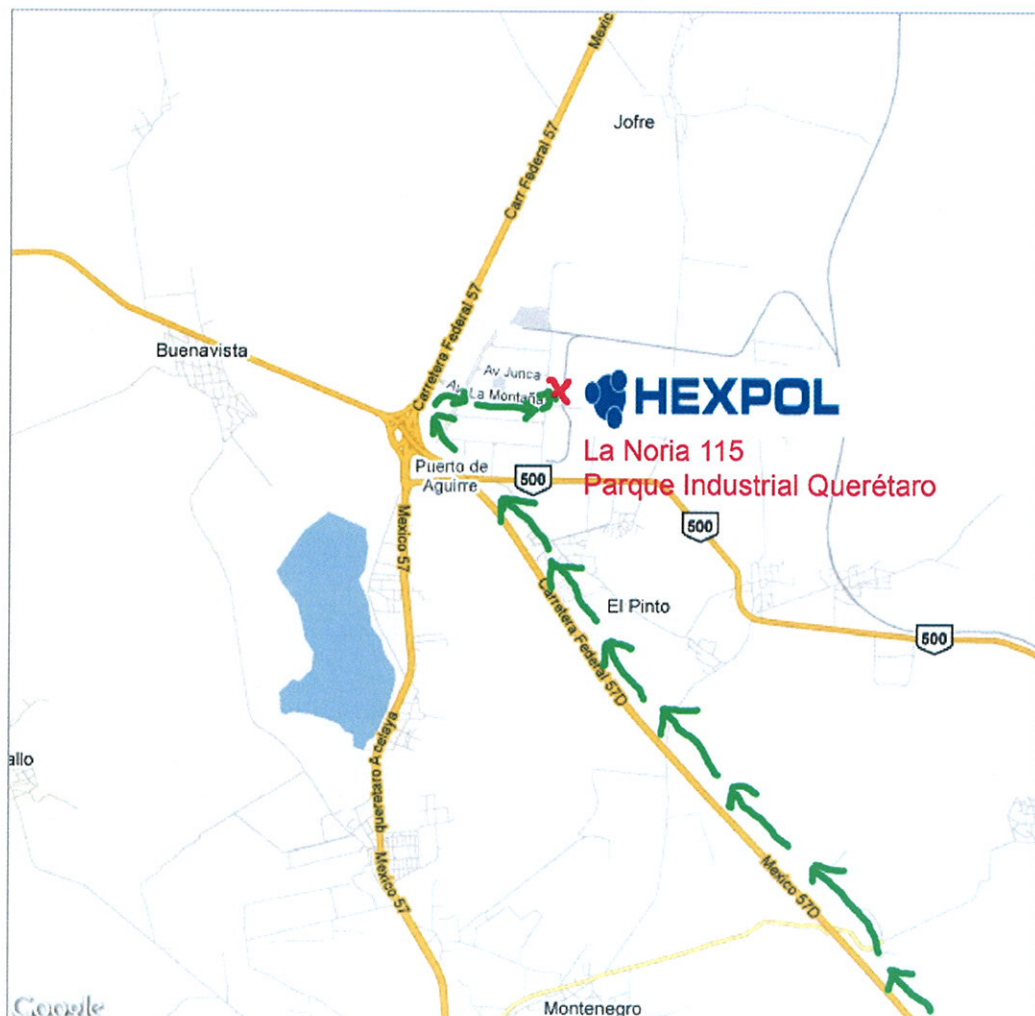

## How to get to HEXPOL Compounding Queretaro SA de CV

### Directions

- Driving towards Queretaro from Mexico City on highway 57, after San Juan del Rio, take the exit/detour to San Luis Potosí (57D).
- Continue on this toll highway until it merges back with highway 57 (having avoided passing through Queretaro city).
- Immediately upon merging with highway 57, on the right hand side, there is the industrial park "Parque Industrial Queretaro". Exit to it and enter the industrial park.
- Continue straight ahead on La Montaña street until its end. The building with serrated roof in front is the Hexpol Compounding Queretaro plant.
- Turn left and immediately on your right is the entrance to Hexpol Compounding Queretaro plant